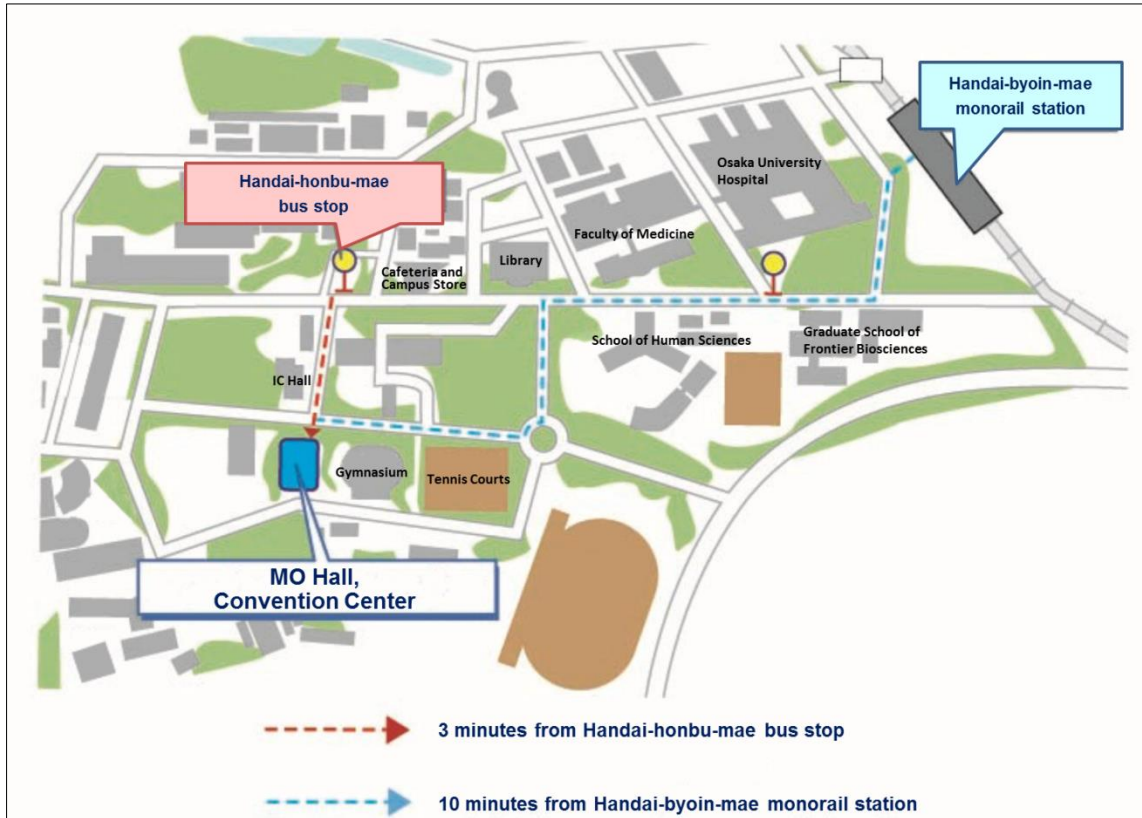

Suita Campus, Osaka University

Access to Suita Campus, Osaka University

By monorail

From Senri-Chuo Station (30 minutes)

Take the Monorail bound for Kadoma-shi and transfer at Bampaku-kinen-koen.
Take the Monorail bound for Saito-nishi and get off at Handai-byoin-mae.

From Osaka Airport (Itami) (1 hour)

Take the Monorail bound for Kadoma-shi and transfer at Bampaku-kinen-koen.
Take the Monorail bound for Saito-nishi and get off at Handai-byoin-mae.

From Kansai International Airport (2 hours and 30 minutes)

Take airport bus to Osaka Airport, and follow the route described above.

By bus

From Senri-Chuo Station (20 minutes)

Take the bus bound for Handai-honbu-mae or Ibaraki-mihogaoka at bus stop no. 6 and get off at Handai-honbu-mae.